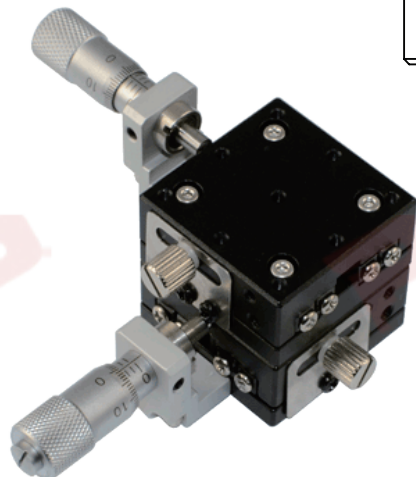

M2-.4 ∇ 4
(9 PLACES)

Ø2.4 THRU
└─┬─┘ Ø4.3 ∇ 2.3
(4 PLACES)

FOR INFORMATION ONLY
NOT FOR MANUFACTURING PURPOSES

XY Linear Translation Stage	
Axes of Travel	X, Y
Material	Aluminum Alloy
Platform	30 mm x 30 mm
Travel Range	6 mm
Max. Load	1.50 kg (Horizontal)
Resolution	10 μ m
Accuracy	10 μ m

MODEL NO.:	T30XY-6C	A4
		REVISION: 00