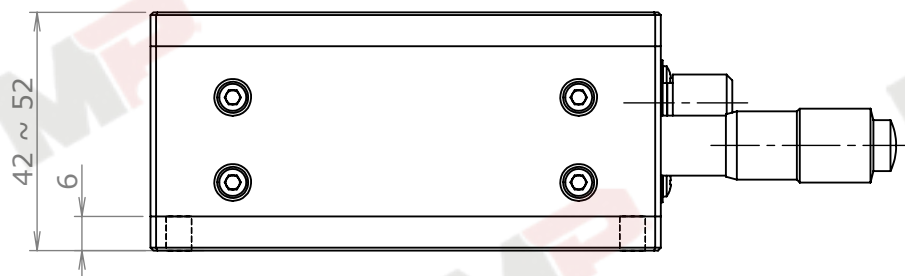

## Precision Vertical Translation Stage

90 x 90 mm Platform Size

3

3

4

4

5

5

### Vertical Translation Stage (Lab Jack)

FOR INFORMATION ONLY  
NOT FOR MANUFACTURING PURPOSES

Axes of Travel	Z
Material	Aluminum Alloy
Platform	90 mm x 90 mm
Travel	10 mm
Max. Load	8.0 kg
Resolution	0.01 mm
Accuracy	0.02 mm

DRAWING  
PROJECTION

	NAME	DATE
DRAWN	JS	6/28/2012
APPROVAL	GW	6/28/2012

COPYRIGHT © 2012 BY MPOSITIONING CO., LTD.

MODEL NO.: T90Z-10B

A4

UNLESS OTHERWISE SPECIFIED DIMENSIONS ARE IN MILLIMETERS

REVISION: 00