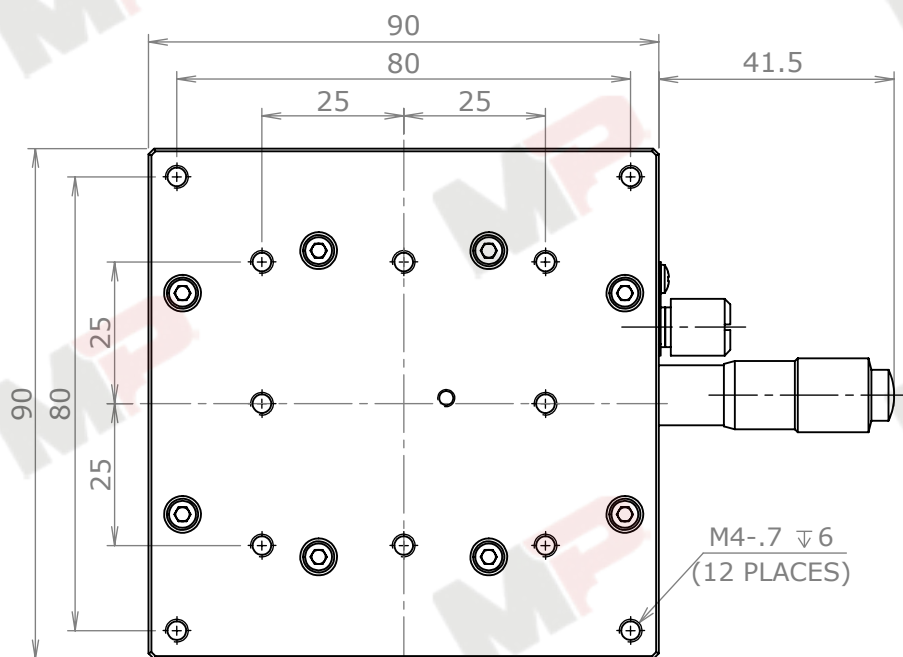

A

B

C

D

1

1

2

2

## Precision Vertical Translation Stage

90 x 90 mm Platform Size

3

3

4

4

5

5

### Vertical Translation Stage (Lab Jack)

FOR INFORMATION ONLY  
NOT FOR MANUFACTURING PURPOSES

Axes of Travel	Z
Material	Aluminum Alloy
Platform	90 mm x 90 mm
Travel	10 mm
Max. Load	8.0 kg
Resolution	0.01 mm
Accuracy	0.02 mm

DRAWING  
PROJECTION

	NAME	DATE
DRAWN	JS	6/28/2012
APPROVAL	GW	6/28/2012

COPYRIGHT © 2012 BY MPOSITIONING CO., LTD.

MODEL NO.: T90Z-10B

A4

UNLESS OTHERWISE SPECIFIED DIMENSIONS ARE IN MILLIMETERS

REVISION: 00